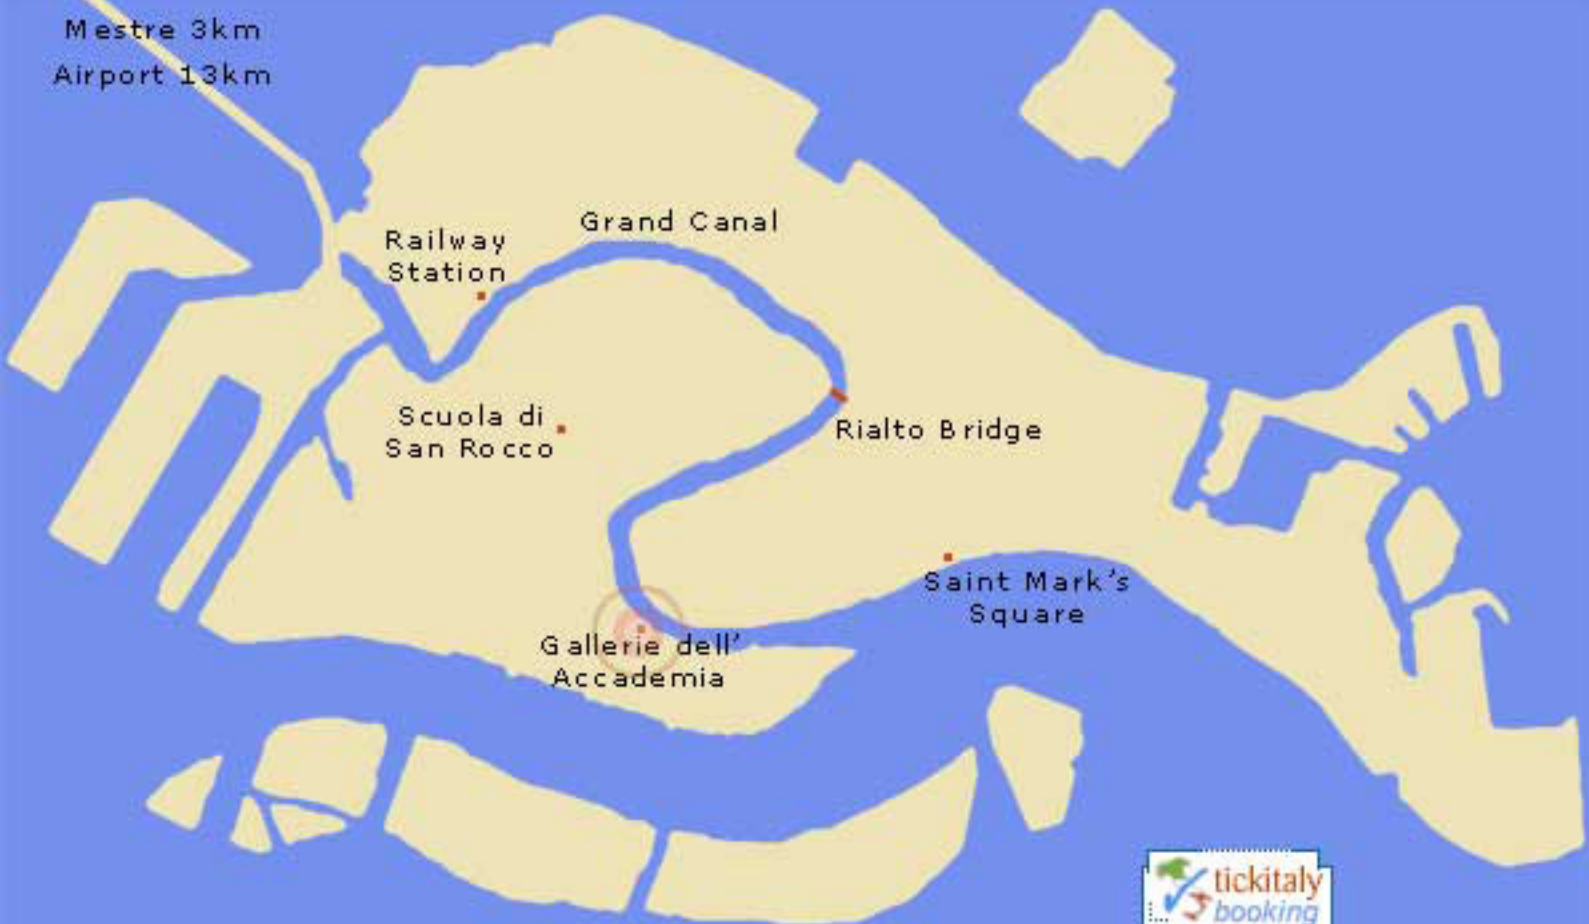

Mestre 3km
Airport 13km

Railway
Station

Grand Canal

Scuola di
San Rocco

Rialto Bridge

Gallerie dell'
Accademia

Saint Mark's
Square